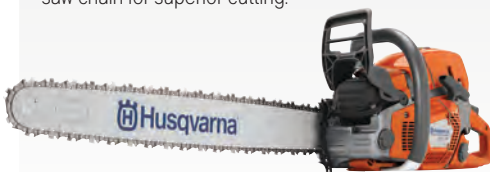

$2,249

$2,499 RRP

P 585

24" Bar - 3/8" LP - 86.0 cc - 7.5 kg
Robust and durable chainsaw that's easy to manoeuvre and maintain even in tough conditions. The powerful X-Torq® engine combined with the X-Cut® C85 chain delivers excellent cutting capacity. Equipped with X-Tough™ bar.

SAVE

$250