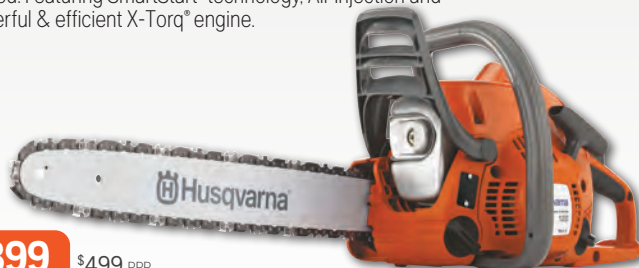

$399

$499 RRP

SAVE

$100

FREE!

Receive a FREE X-CUT® Chain Loop and Filing Kit valued at $100.00 with the purchase of a **130** or **135II** Chainsaw. [^]