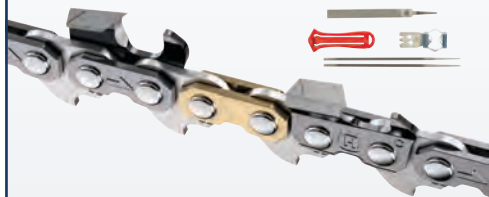

\$399

\$499 RRP

SAVE

\$100

FREE!

Receive a FREE X-CUT® Chain Loop and Filing Kit valued at \$100.00 with the purchase of a **130** or **135II** Chainsaw. [^]

[^]Offer valid 01.04.24 - 30.06.24 with purchase of 130 and 135II chainsaw only. At participating Husqvarna Dealers, while stocks last. See Husqvarna.com for full details.